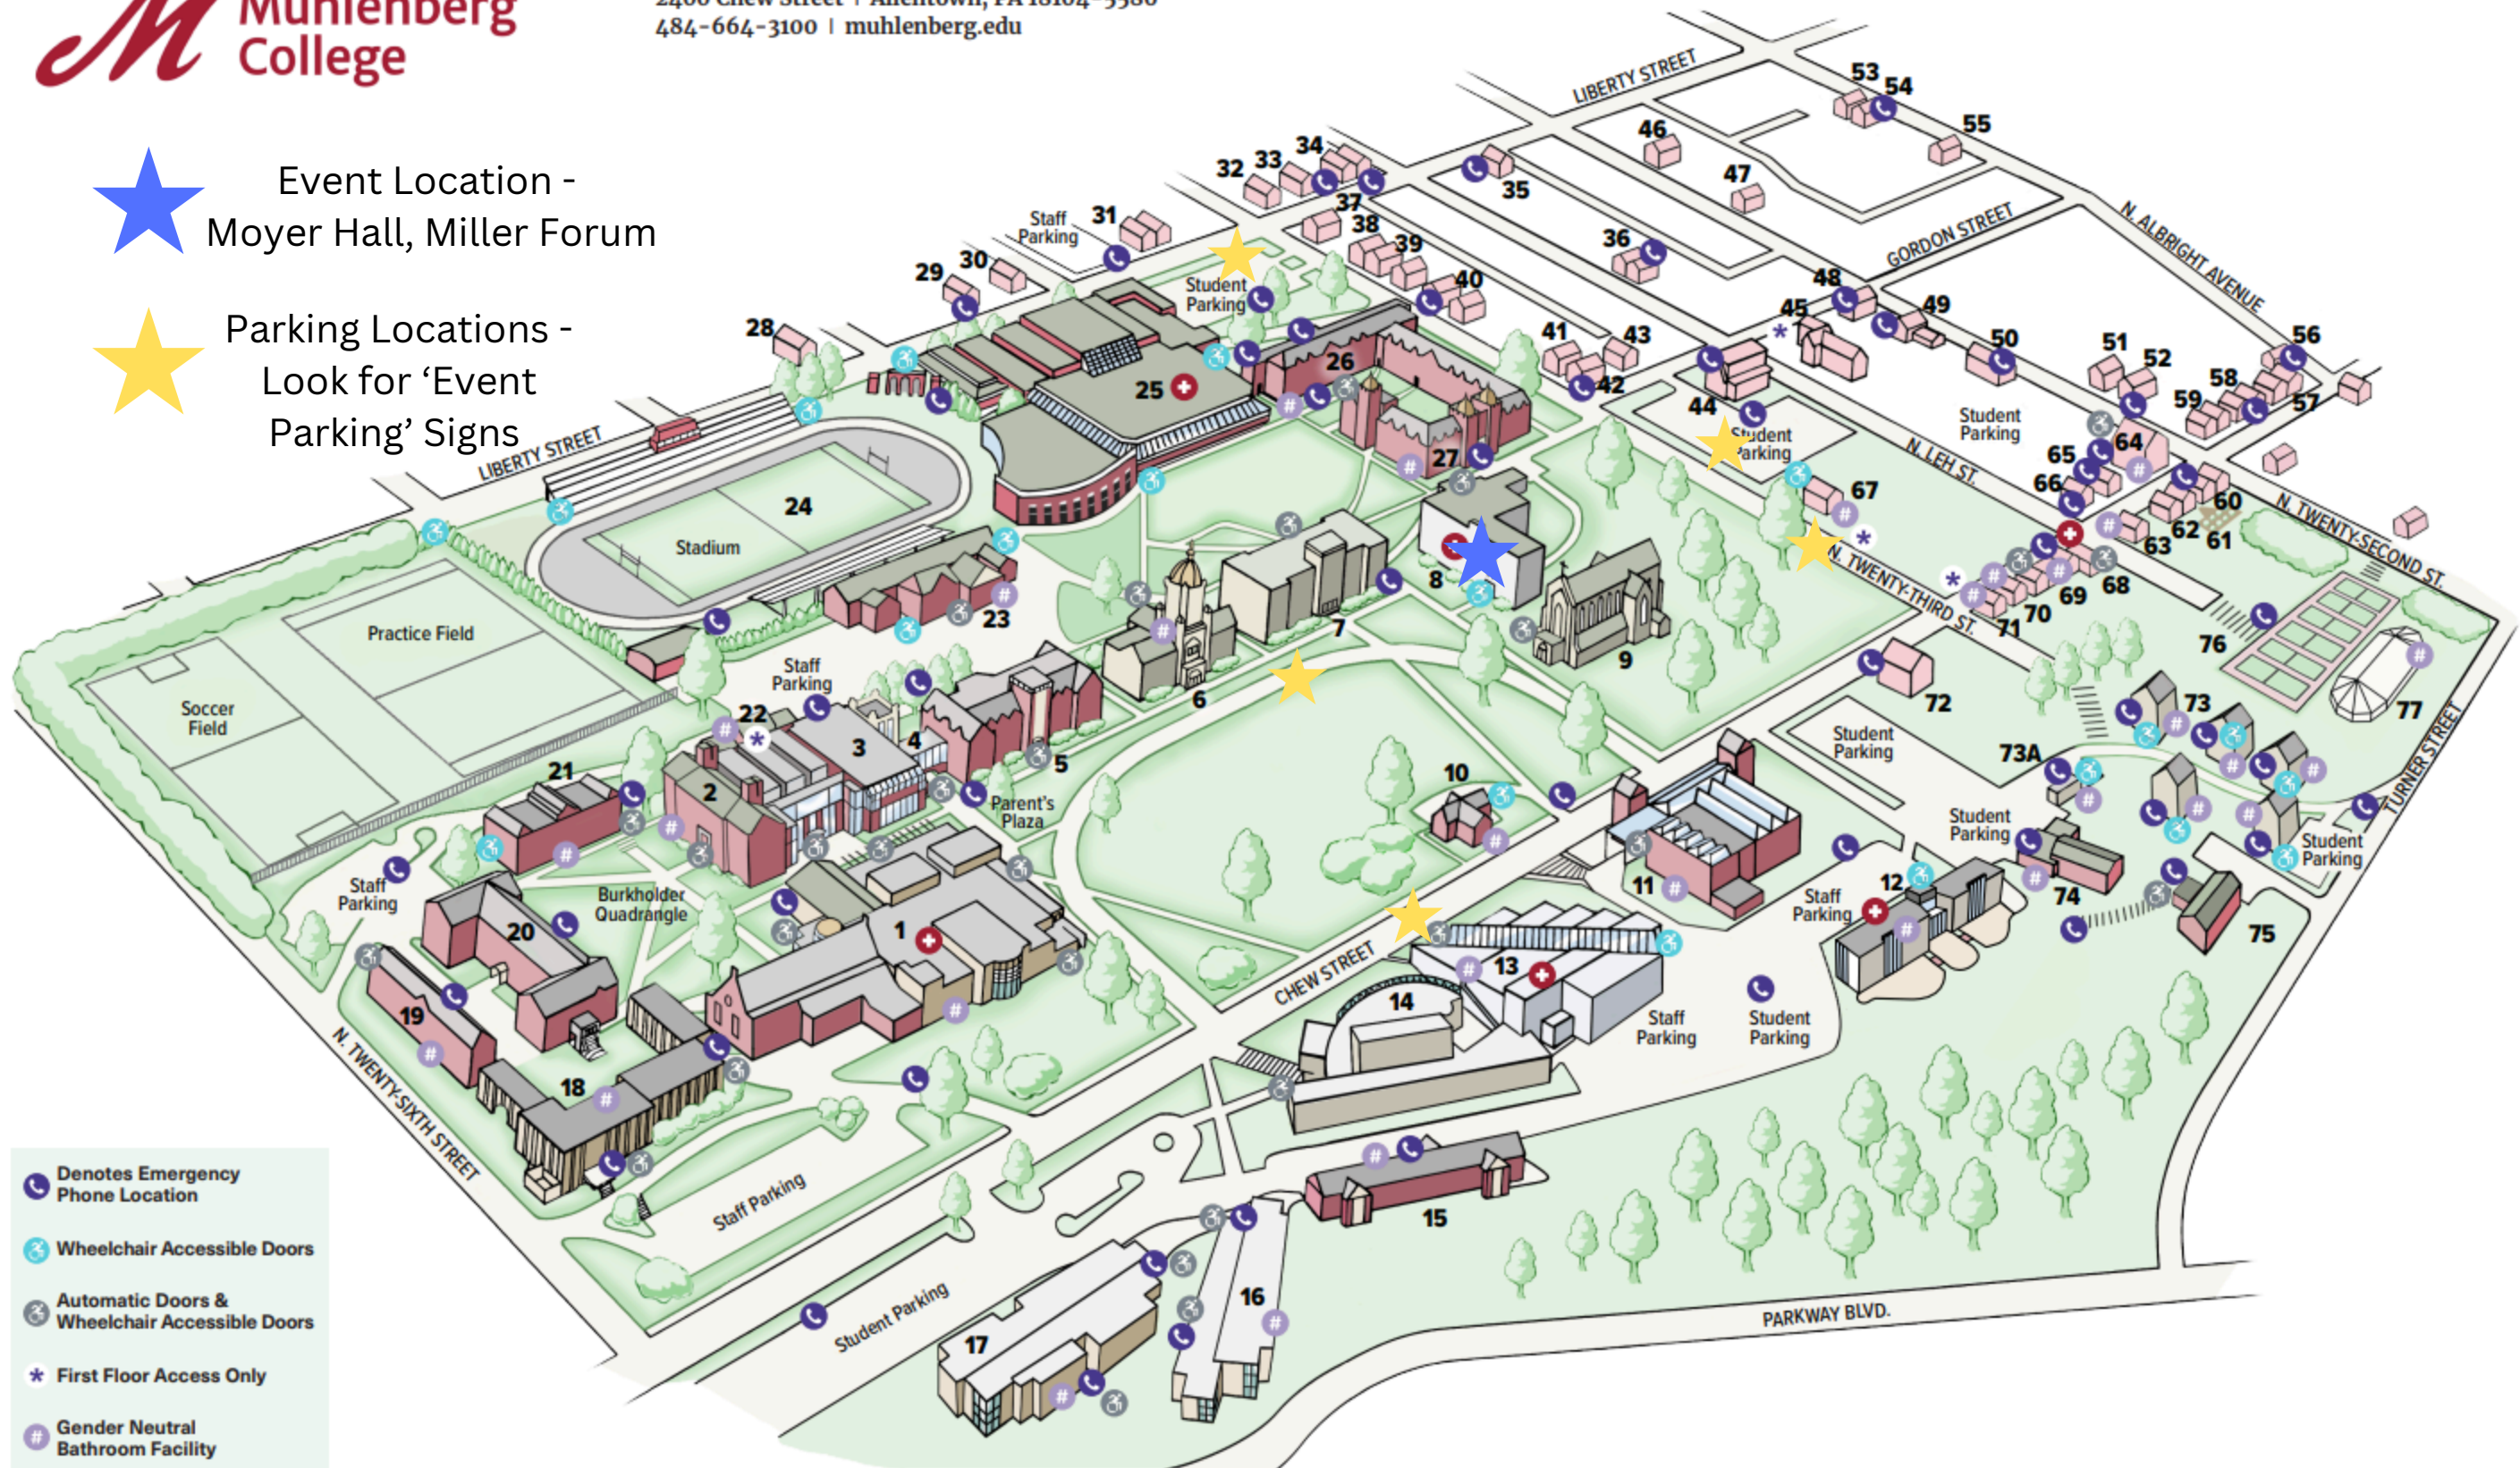

 Event Location -
Moyer Hall, Miller Forum

 Parking Locations -
Look for 'Event
Parking' Signs

-  Denotes Emergency Phone Location
-  Wheelchair Accessible Doors
-  Automatic Doors & Wheelchair Accessible Doors
-  First Floor Access Only
-  Gender Neutral Bathroom Facility
-  AED and Stop the Bleed Kits