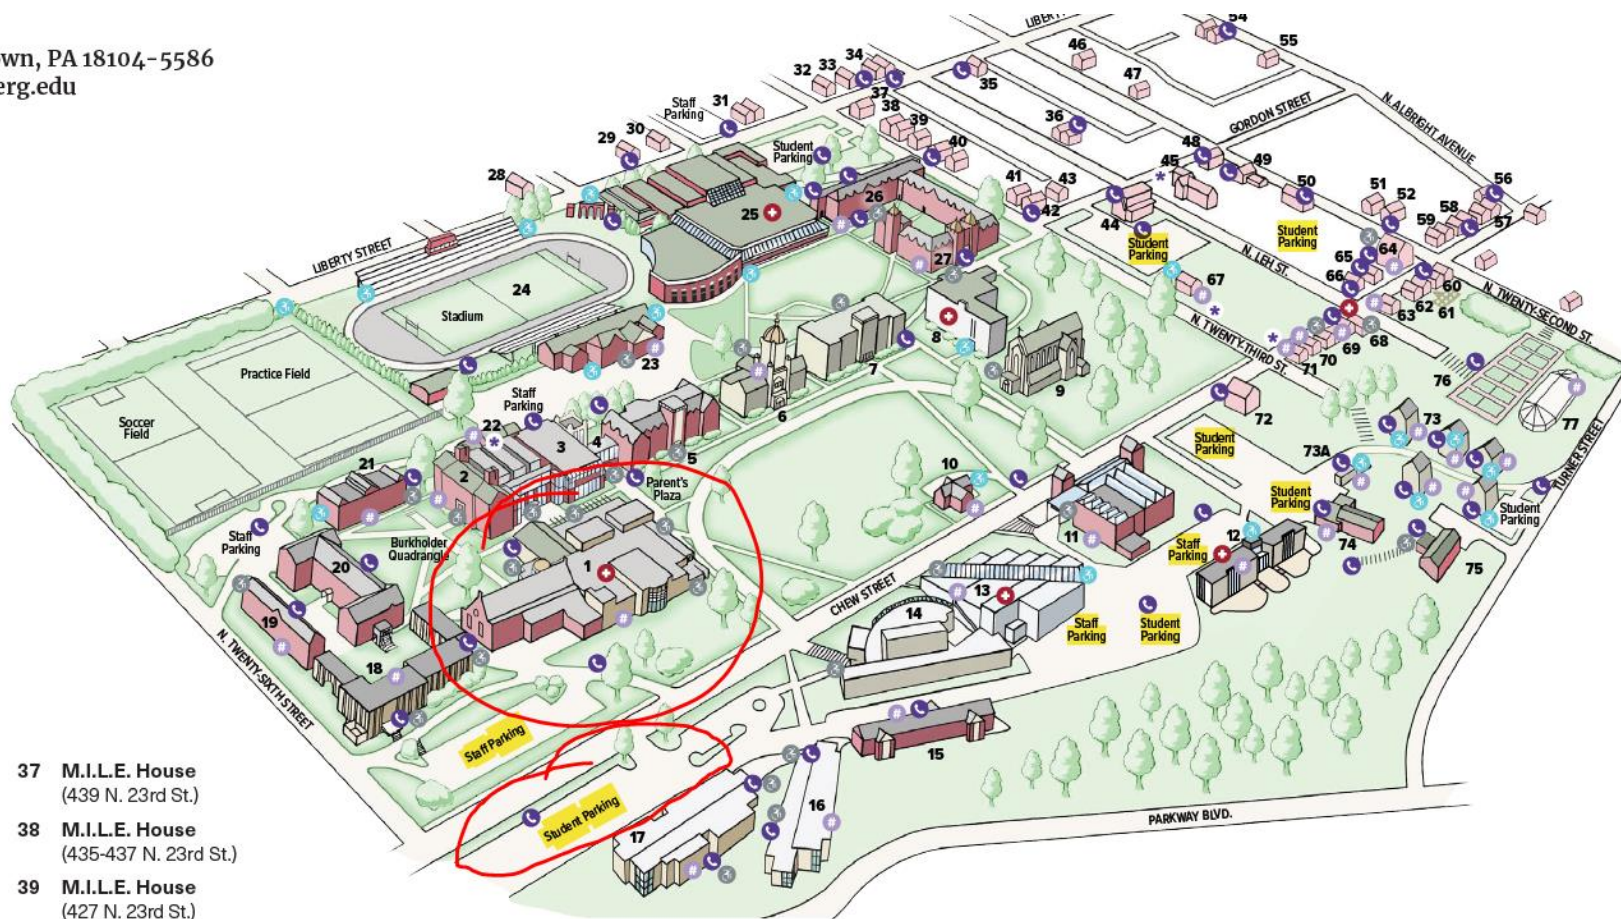

Parking Information, Muhlenberg College Thursday, March 14th

Below is a campus map showing the location of Seegers Union (bldg. #1, circled in red). The parking lots located nearby are highlighted in yellow. PASFAA Spring Training EAST will be during Muhlenberg's spring break, which means most students will have vacated campus. There should be plenty of parking. Attendees should focus first on the South/Robertson Lot (next to Robertson Hall, #17 on the map, also circled in red), as that is the largest parking lot closest to Seegers Union. However, attendees can utilize any of the highlighted lots, any of the spaces along Front Drive (semi-circle road running through the northern campus) or street parking surrounding the northern campus.

Muhlenberg College
Muhlenberg, PA 18104-5586
muhlenberg.edu

- 37 M.I.L.E. House
(439 N. 23rd St.)
- 38 M.I.L.E. House
(435-437 N. 23rd St.)
- 39 M.I.L.E. House
(427 N. 23rd St.)
- 40 M.I.L.E. House